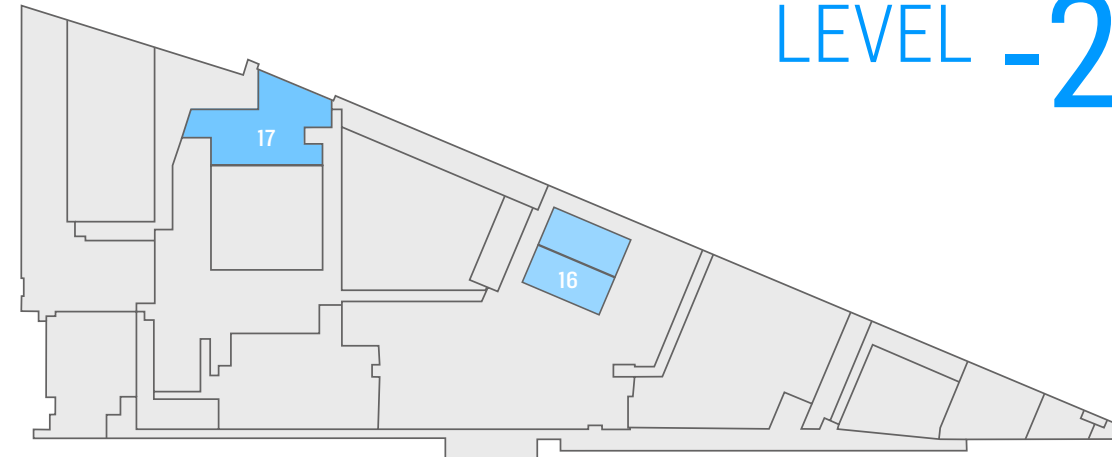

LEVEL -2

SPACES	M²	THEATER	CLASSROOM	HOLLOW SQUARE	CABARET	BANQUET	COCKTAIL
16 Ministers' rooms [Icons: Sound, Video, Microphone, Screen, Daylight, AC, Translation]	247x2	-	2x48*	-	-	-	-
17 Red Bar [Icons: Sound, Video, Microphone, Screen, Daylight, AC, Translation]	450	-	-	-	-	150	300

*Boardroom

- **1**
  AMPHITHEATER
  WITH 646
  SEATS
- **2**
  PLENARIES
  146 TO 800
  SEATS
- **11**
  ROOMS
  FROM 35 TO 380
  SEATS
- **30**
  BREAKOUT
  ROOMS
- **3'500m²**
  OF FOYERS
- **4**
  BARS