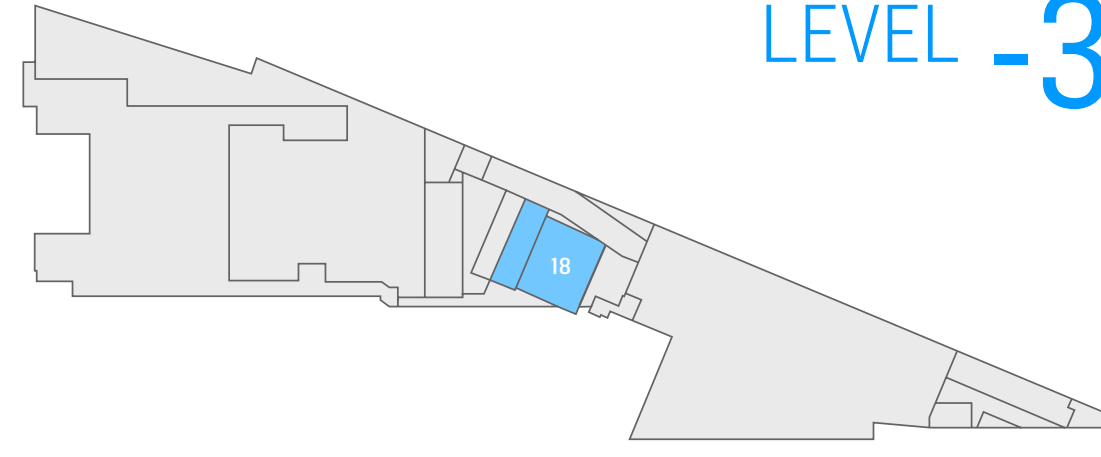

LEVEL -3

SPACES	M²	THEATER	CLASSROOM	HOLLOW SQUARE	CABARET	BANQUET	COCKTAIL
18 Delegates' room Possibility to split in 3 identical rooms [Icons: Sound, Video, Microphone, Screen, Daylight, AC, Translation]	378	200	-	-	100	150	-

HEMICYCLE

DESIGN & RETRO GATHER IN ONE PLACE

The Hemicycle, kindly called "De Klengue Kueb" in Luxembourg, was once dedicated to host the European parliament. This amphitheater is a part of the history and could be the perfect place to anchor your event in memories. This unique set up in Luxembourg can accommodate up to 646 guests (with 169 additional guests in tribunes).

With an outstanding panoramic view over the city of Luxembourg and its historic fortifications, the Hemicycle bar is modular to suit most requirements: 400 people seated at round tables for banquets, 500 people standing for cocktails and receptions.

SPACES	M²	AMPHITHEATER	BANQUET	COCKTAIL
19 Hemicycle [Icons: Sound, Video, Microphone, Screen, Daylight, AC, Translation]	800	646 (+169)	-	-
20 Hemicycle Bar [Icons: Sound, Video, Microphone, Screen, Daylight, AC, Translation]	524	-	400	500

- [Icon] Wifi
- [Icon] Microphone
- [Icon] Back projection screen
- [Icon] Natural daylight
- [Icon] Translation booth
- [Icon] Sound System with speaker
- [Icon] Beamer + screen
- [Icon] LCD Screen
- [Icon] Air conditioning