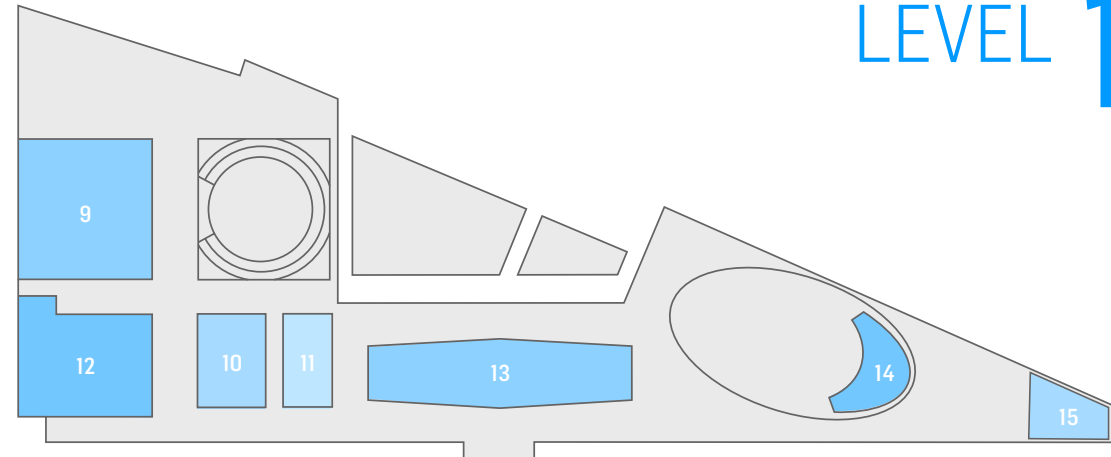

LEVEL 0

MULTI-FUNCTIONAL EVENT SPACES

DISCOVER DIVERSITY

At European Convention Center Luxembourg, we are proud to present you a range of diverse possibilities to make your event memorable and successful. The ECCL, with its 2 plenary rooms, an unique hemicycle of 646 seats, 11 meeting rooms with capacities from 35 to 380 participants, 30 breakout rooms, and 4 bars, is a unique place in the heart of Europe.

SPACES	M²	THEATER	CLASSROOM	HOLLOW SQUARE	CABARET	BANQUET	COCKTAIL
1 Plenary 1 [Icons: Sound, Video, Microphone, Screen, Daylight, AC, Translation]	785	800	450	-	380	-	-
2 Plenary 2 [Icons: Sound, Video, Microphone, Screen, Daylight, AC, Translation]	729	-	146 + 70	-	-	-	-
3 Foyer 1 [Icons: Sound, Video, Microphone, Screen, Daylight, AC, Translation]	2.600	-	-	-	-	700	1.500
4 Foyer Terrace [Icons: Sound, Video, Microphone, Screen, Daylight, AC, Translation]	450	-	-	-	-	500	1.000
5 Room A [Icons: Sound, Video, Microphone, Screen, Daylight, AC, Translation]	228	-	-	35	-	-	-
6 Room B [Icons: Sound, Video, Microphone, Screen, Daylight, AC, Translation]	228	-	-	101	-	-	-
7 Room C [Icons: Sound, Video, Microphone, Screen, Daylight, AC, Translation]	580	380	-	-	-	-	-
8 Workshop 0 [Icons: Sound, Video, Microphone, Screen, Daylight, AC, Translation]	148	-	100	-	-	-	-
9 Breakout rooms (12) [Icons: Sound, Video, Microphone, Screen, Daylight, AC, Translation]	-	-	-	Capacity between 20 to 50 persons	-	-	-

LEVEL 1

SMART SOLUTIONS

ECCL boasts the most comprehensive technical, technological and security installations required by the Council of the EU, which are at your disposal (included in your EasyEvent Package).