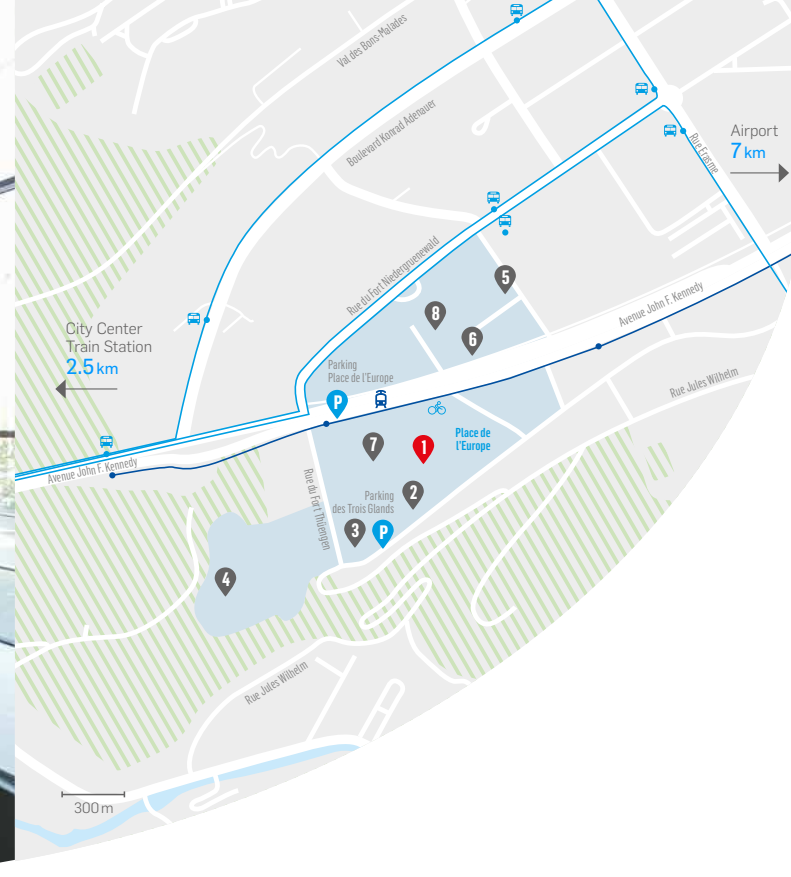

Enjoy some networking at the Crocodile Bar or relax between two sessions of intense talks.

The ECCL has many spaces where you can meet with colleagues for a drink and share experiences made during the day.

Besides the large meeting rooms, the ECCL also allows, thanks to smaller lounges, to organize spontaneous meetings.

FEEL THE INSPIRATION! OUR ADDITIONAL SERVICES

STAY RELAXED WITH THE **EASYEVENT** PACKAGE

The ECCL is amongst the most attractively priced convention centers in Europe with services included in order to work in optimal conditions and facilitate the organization of your event:

- AV equipment included in the room with on-site technician
- Standard security service
- Cleaning of the spaces
- Personalized WIFI
- Reception desk
- Personalized signage on screens
- Shared cloakroom (without tickets or staff)
- Business Center
- Parking spaces for VIPs or organizers

FOOD & BEVERAGE SERVICES

sodexo

A preferred catering partner on-site at your disposal offering a customized service of high quality with excellent knowledge of the venue and possibilities.