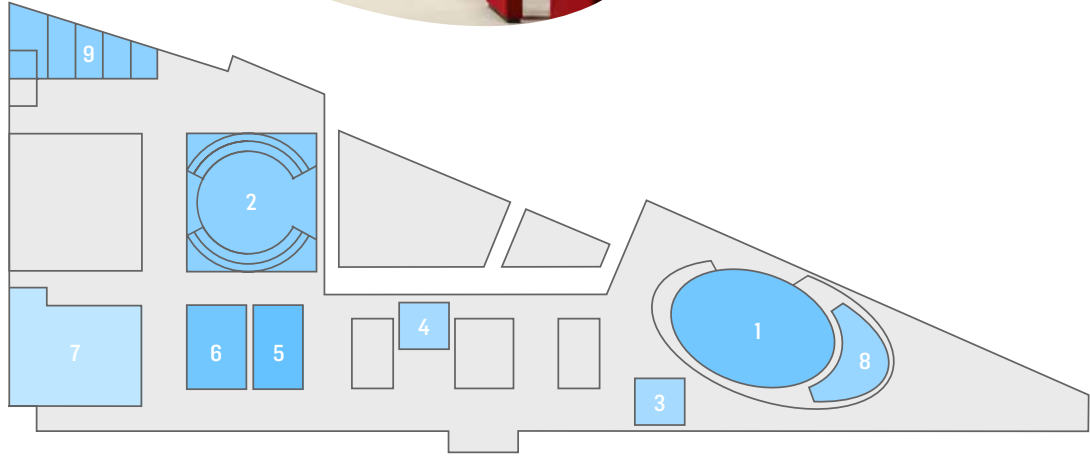

LEVEL 0

MULTI-FUNCTIONAL EVENT SPACES

DISCOVER DIVERSITY

At European Convention Center Luxembourg, we are proud to present you a range of diverse possibilities to make your event memorable and successful. The ECCL, with its 2 plenary rooms, an unique hemicycle of 646 seats, 11 meeting rooms with capacities from 35 to 380 participants, 30 breakout rooms, and 4 bars, is a unique place in the heart of Europe.

SPACES	M ²	THEATER	CLASSROOM	HOLLOW SQUARE	CABARET	BANQUET	COCKTAIL
1 Plenary 1 [Icons: Sound, Video, Microphone, Screen, Daylight, AC, Translation]	785	800	450	-	380	-	-
2 Plenary 2 [Icons: Sound, Video, Microphone, Screen, Daylight, AC, Translation]	729	-	146 + 70	-	-	-	-
3 Foyer 1 [Icons: Sound, Video, Microphone, Screen, Daylight, AC, Translation]	2.600	-	-	-	-	700	1.500
4 Foyer Terrace [Icons: Sound, Video, Microphone, Screen, Daylight, AC, Translation]	450	-	-	-	-	500	1.000
5 Room A [Icons: Sound, Video, Microphone, Screen, Daylight, AC, Translation]	228	-	-	35	-	-	-
6 Room B [Icons: Sound, Video, Microphone, Screen, Daylight, AC, Translation]	228	-	-	101	-	-	-
7 Room C [Icons: Sound, Video, Microphone, Screen, Daylight, AC, Translation]	580	380	-	-	-	-	-
8 Workshop 0 [Icons: Sound, Video, Microphone, Screen, Daylight, AC, Translation]	148	-	100	-	-	-	-
9 Breakout rooms (12) [Icons: Sound, Video, Microphone, Screen, Daylight, AC, Translation]	-	-	-	Capacity between 20 to 50 persons	-	-	-